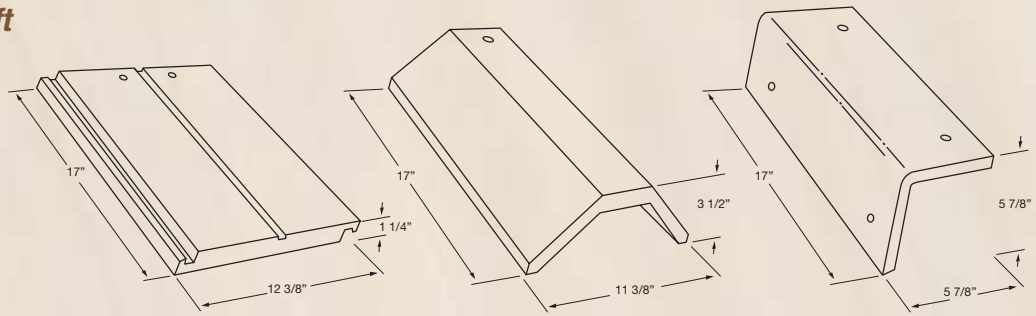

# Double Eagle Bel Air

88.5 Tiles per 100 sq ft  
with 3" headlap

970 Aprox installed  
weight field tile  
per 100 sq ft

See our complementary accessories on page 32-35

Double Eagle Bel Air  
4007 Boca Cream

4011 Flintridge Gray ★  
 Natural Gray, Black Streaks  
 Ref Emi SRI A.Ref A.Emi A.SRI CRRC:  
 .20 .88 18 .21 .90 20 0918-0003

4046 Rockledge ★  
 Dark Charcoal, Rust, Red Streaks

40502 Willow Creek ★  
 Light Green, White Streaks

4007 Boca Cream ★★  
 Mocha, Cream Streaks  
 Ref Emi SRI A.Ref A.SRI CRRC:  
 .32 .90 34 .28 37 0918-0062

4018 Sandy Bay ★★  
 Tan, Rust, Gray Streaks

4024 Rosewood ★★  
 Reddish Orange, Black Streaks

40517 Wildwood ★★  
 Tan, Maroon, Black Streaks