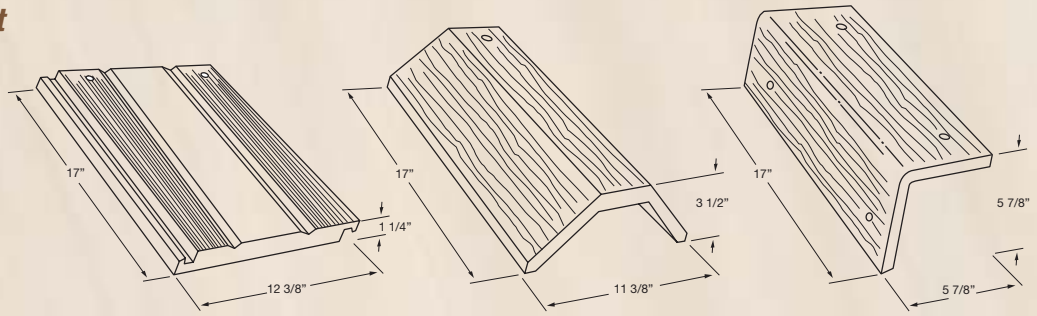

Golden Eagle

88.5 Tiles per 100 sq ft with 3" headlap

970 Aprox installed weight field tile per 100 sq ft

See our complementary accessories on page 32-35

1546 Rockledge
Dark Charcoal, Rust, Red Streaks

1687 Brown Gray Range
Brown, Gray Range
Ref Emi SRI A.Ref A.SRI
.13 .91 11 .15 13

CRRC:
0918-0028

Golden Eagle
1699 Charcoal Range

1699 Charcoal Range
Gray Range
Ref Emi SRI A.Ref A.SRI
.13 .94 12 .15 15

CRRC:
0918-0046

1602 Concord Blend
Charcoal, Tan Blend

1634 Kings Canyon Blend
Tan, Dark Green, Red, Black Blend
Ref Emi SRI A.Ref A.SRI
.13 .94 12 .15 15