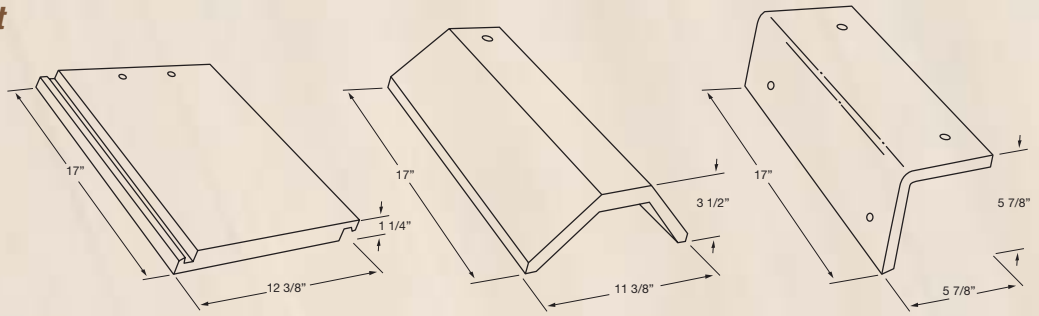

Bel Air

88.5 Tiles per 100 sq ft
with 3" headlap

970 Aprox installed
weight field tile
per 100 sq ft

See our complementary accessories on page 32-35

Bel Air
4502 Arcadia

★
4209 Arrowhead Gray – Color Bonded*
Gray, Smoke Gray Flashed
LEED†
Ref Emi SRI A.Ref A.Emi A.SRI CRRC: .34 .76 31 .38 .82 39 0918-0010