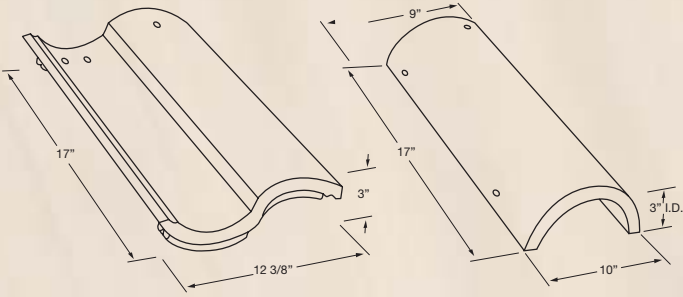

# Capistrano

88.5 Tiles per 100 sq ft  
with 3" headlap

880 Aprox installed weight  
field tile per 100 sq ft

See our complementary accessories on page 32-35

Capistrano  
3602 Concord Blend

3118 Terracotta Gold – Color Bonded\* ★  
*Terracotta, Gold Flashed*  
**LEED†**  
 Ref Emi SRI A.Ref A.Emi A.SRI CRRC: .35 .76 32 .38 .88 42 0918-0002