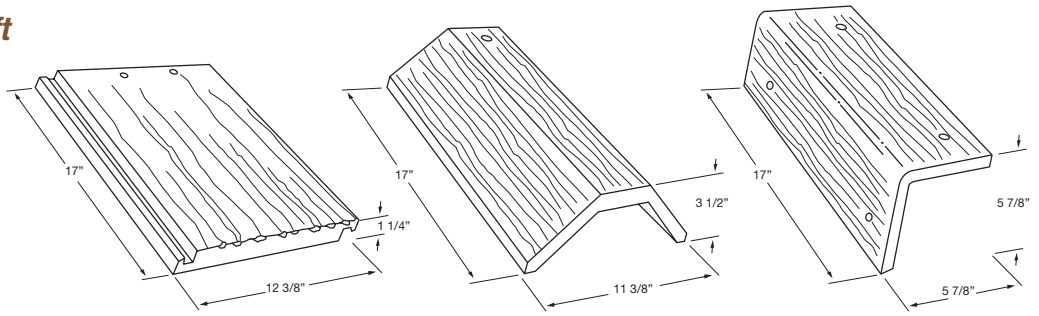

88.5 Tiles per 100 sq ft with 3" headlap

970 Aprox installed weight field tile per 100 sq ft

See our complementary accessories on page 32-35

5502 Arcadia ★
Brown, Black Streaks
Ref Emi SRI A.Ref A.SRI CRRC:
.13 .94 12 .15 15 0918-0043 

5503 Sierra Madre ★
Charcoal, Black Streaks

5687 Brown Gray Range ★
Brown, Gray Range
Ref Emi SRI A.Ref A.SRI CRRC:
.13 .91 11 .15 13 0918-0028 

Ponderosa – Staggered Installation Method
5502 Arcadia